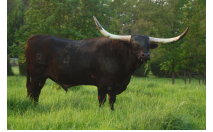

## Bar Kosmic Blue Smoke

**Date of Birth:** 02/14/2020  
**Registration 1:** CI324847  
**Breeder:** Kimberly Lee Parker  
**Owner:** Circle of Seven Longhorns

Courtesy of Circle of Seven Longhorns

Blue Smoke is a feminine cow that we purchased because she has a beautiful face and black, white, grulla and blue coloring in her line. We are hoping she will bring these colors into our herd. Though she is registered as black and white, her white has a soft yellow grulla coloring and she develops some gray coloring over the winter. So, we hope one day to get a grulla calf from her. Smoke is good mother, has a great udder and has good feet.

**TTT:** 56.0000 on 10/22/2024

Bar Kosmic Blue Smoke

BAR-GUNPOWDER N LEAD

AWESOME ALAMO

Shooting Out the Stars

HONKY TONK BLUES

PC KOSMIC SIGNAL 698

BL NIGHT CHEX