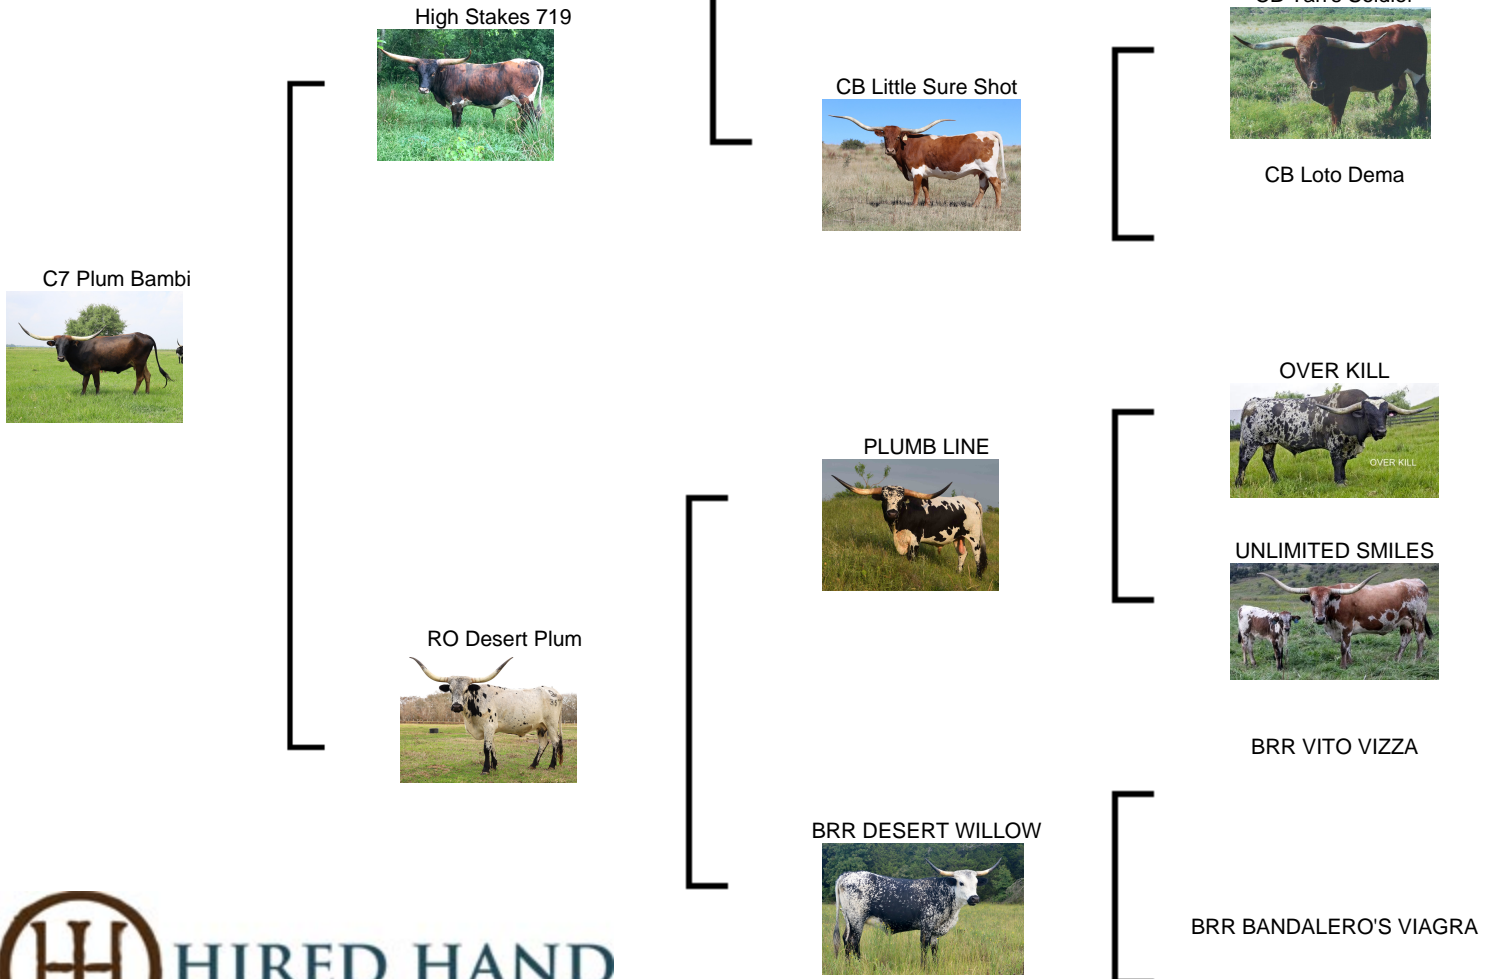

<http://www.hiredhandsoftware.com>